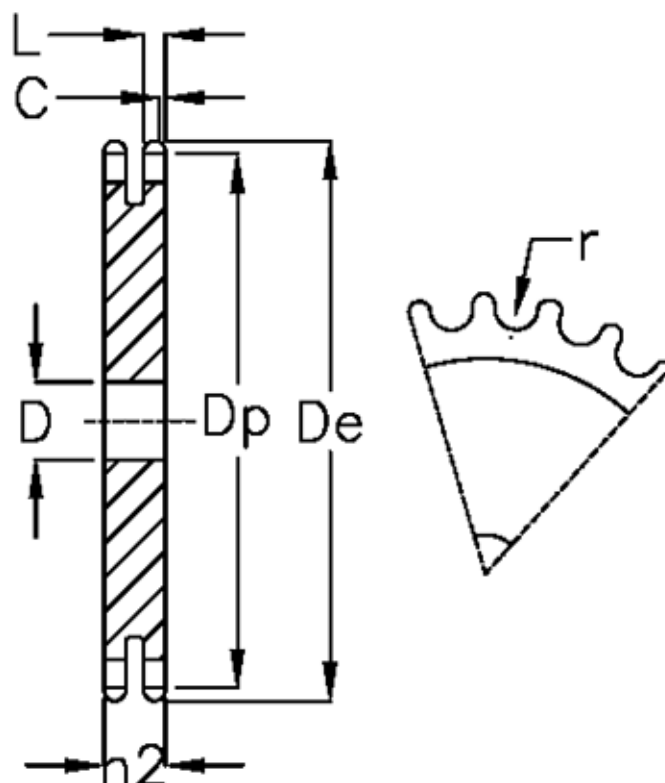

Article number: 616022012024

Description: Plate wheel 32 B-2 Z=24 duplex

## Measures

C	= 6
D	= 30
De	= 409.7
Dp	= 389.18
For chain size	= 2 x 1 1/4
For chain type	= 32 B-2
h2	= 87.4
L	= 28.8

Number of teeth	= 24
r	= 29.21